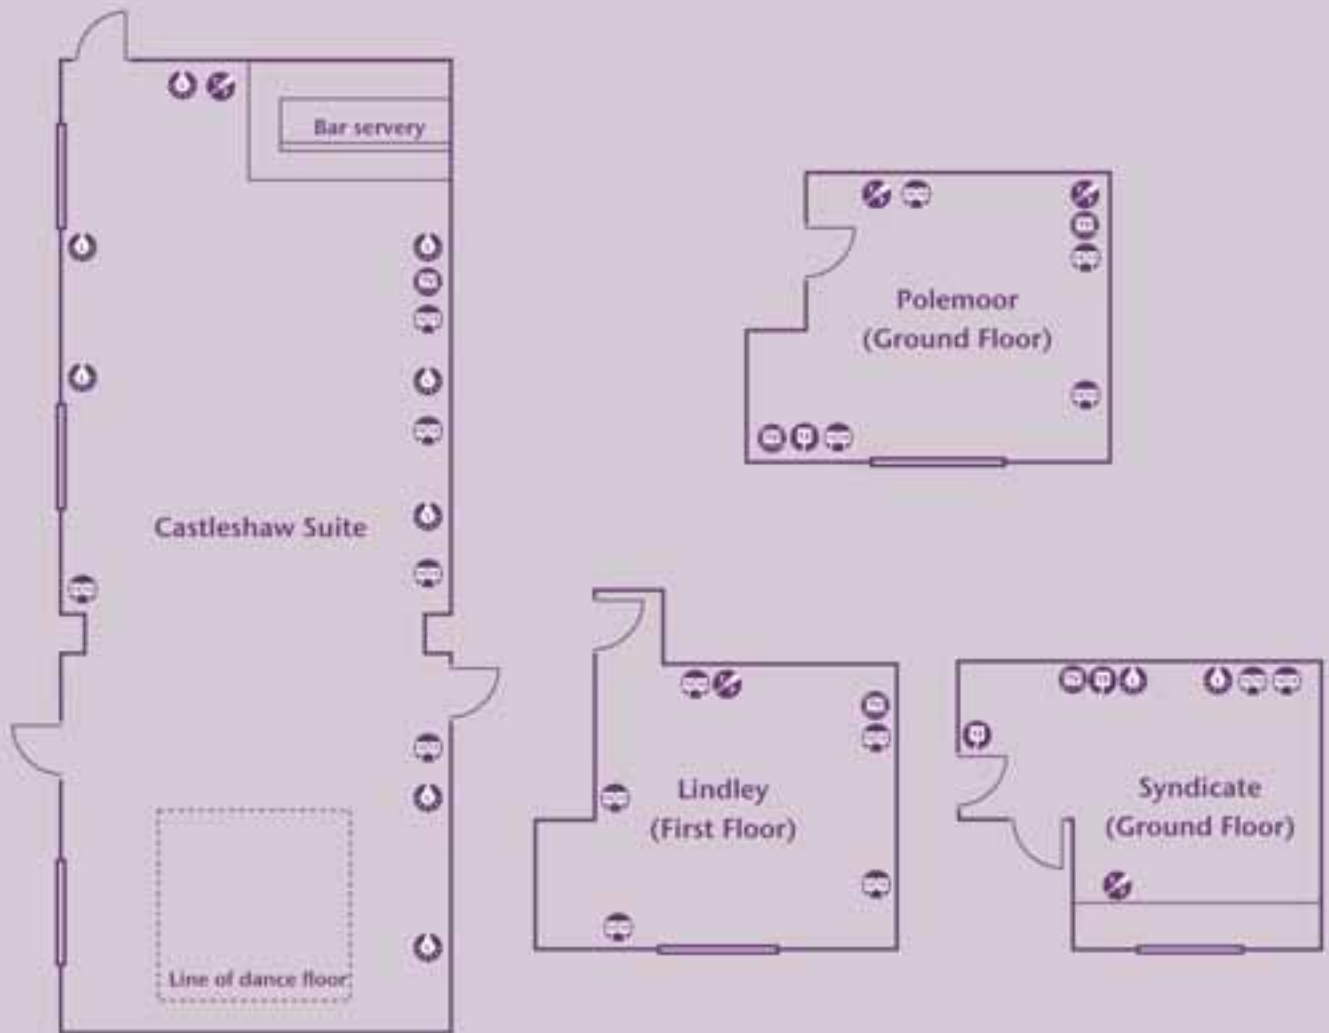

The Old Golf house Hotel, Huddersfield

key to symbols

-  Double 13 amp socket
-  Single 13 amp socket
-  Fire Exit
-  Houselights control
-  Telephone/fax socket
-  Television socket
-  Microphone socket

suite	level	floor area	height	door (h x w)	reception	theatre	classroom	boardroom	dinner-dance	U-shape
Castleshaw	LG	15.24m x 6.05m	2.26m	1.9m x .7m	100	70	35	30	60	30
Polemoor	G	5.49m x 4.35m	2.28m	1.9m x .7m	—	25	10	15	—	15
Lindley	1	5.48m x 4.35m	2.28m	1.9m x .7m	—	25	10	15	—	15
Syndicate	G	5.6m x 3.8m	2.28m	1.9m x .7m	—	12	—	8	—	—